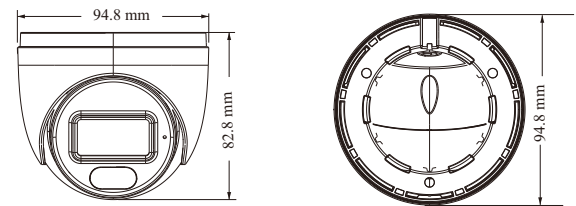

Others

Power Supply	DC12V(PoE power supply optional)
Power Consumption	< 4.5W
Operating Environment	- 20 °C ~ 55 °C (-4°F~131°F) Humidity: less than 95 % (non-condensing)
Dimensions (mm)	Φ 94.8 × 82.8
Weight (net)	Approx. 0.287KG
Installation	Ceiling mounting; Wall mounting
Certificate	CE, FCC
Environmental Protection	Complies with Directive EU RoHS, WEEE(2012/19/EU), directive 94/62/EC and REACH(EC1907/2006)

DIMENSIONS