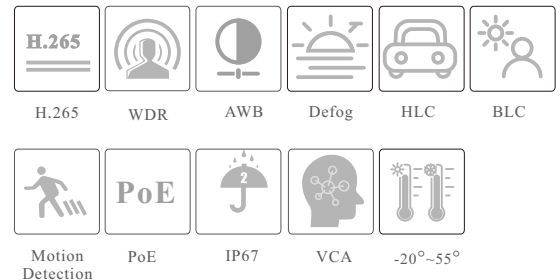

CAMERA

TD-9524S4L

2MP IR Water-proof Turret Network Camera

- 2MP (1920 × 1080) H.265 coding
- Max.resolution: 1920 × 1080
- ICR auto switch, true day / night, ROI coding
- 3D DNR, digital WDR, HLC, BLC, defog
- 10~20m IR night view distance
- 1CH built-in microphone
- DC12V/PoE power supply
- IP 67 ingress protection
- Support dual streams
- Support mobile surveillance by smart phones with iOS and Android OS
- Intelligent analytics: video exception detection, line crossing detection and region intrusion detection