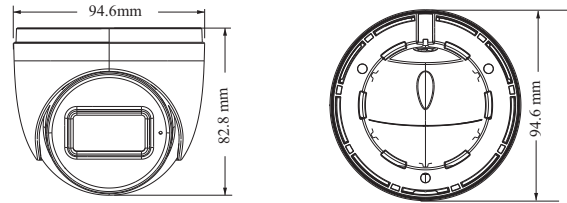

Tel: +86-755-36995888

Web site: <http://en.tvt.net.cn>

Fax: +86-755-33104777

E-mail: overseas@tvt.net.cn

SPECIFICATIONS

Model	TD-7524TE3S
Specifications	
Camera	
Image Sensor	1 / 2.8 "CMOS
Resolution	2MP
Image Size	1920 x 1080
Video Output	AHD / TVI / CVI / CVBS
Audio	1CH built-in MIC
Image System	PAL / NTSC
Electronic Shutter	Auto
IR Distance	10 ~ 20 m
Frame Rate	30fps(60Hz); 25fps (50Hz)
Min. Illumination	0.005lux@ F1.2, AGC ON; 0 lux IR
Lens	2.8mm
Lens Mount	M12
S / N Ratio	≥52dB (AGC OFF)
Ingress Protection	IP 67
Functions	
Function Control	OSD (COC Control)
Smart IR	Yes
Day & Night	ICR
Digital WDR	Yes
Digital DNR	Yes, 2D DNR
AGC	Yes
Auto White Balance	Yes
BLC	Yes
Front Light Compensation	NO
Defog	NO
HLC	Yes
Sharpness	Yes
Mirror	NO
Image Setting	Yes
Defect Correction	Auto
Language	Chinese and English
Angle Adjustment	Pan: 0°~360°; Tilt: 0°~75°; Rotation: 0°~360°
Others	
Power Supply	DC12V (± 15%)
Power Consumption	IR OFF : < 1W; IR ON : < 4W
Working Environment	- 30 °C ~ 50 °C, 10 % ~ 90 % (relative humidity)
Dimensions (mm)	Φ 94.6 x 82.8
Weight (net)	Approx. 0.2KG

DIMENSIONS

AVAILABLE ACCESSORIES

AVAILABLE MODEL

Available Model	TD-7524TE3S(D/AU/AR1)
-----------------	-----------------------