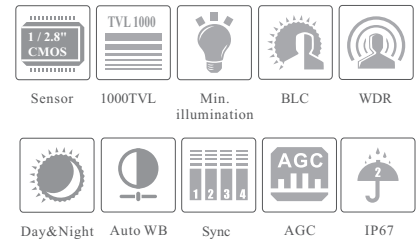

CAMERA

TD-7524TE3S

2MP HD Analog IR Turret Camera

- 1080P real-time image, high resolution, true color
- AHD / TVI / CVI lossless HD video output
- Support 960H CVBS output
- Up to 1000 TVL resolution
- CMOS progressive scan, perfectly capturing the moving object
- Support OSD menu
- High speed, long distance and real time transmission
- Auto color to B / W at low illumination
- Support ICR switch, true day / night, digital WDR
- Support noise reduction function
- 10~20m IR night view distance
- IP67
- Support coaxial audio transmission
- Support COC

Tel: +86-755-36995888

Web site: <http://en.tvt.net.cn>

Fax: +86-755-33104777

E-mail: overseas@tvt.net.cn

SPECIFICATIONS

Model	TD-7524TE3S
Specifications	
Camera	
Image Sensor	1 / 2.8 "CMOS
Resolution	2MP
Image Size	1920 x 1080
Video Output	AHD / TVI / CVI / CVBS
Audio	1CH built-in MIC
Image System	PAL / NTSC
Electronic Shutter	Auto
IR Distance	10 ~ 20 m
Frame Rate	30fps(60Hz); 25fps (50Hz)
Min. Illumination	0.005lux@ F1.2, AGC ON; 0 lux IR
Lens	2.8mm
Lens Mount	M12
S / N Ratio	≥52dB (AGC OFF)
Ingress Protection	IP 67
Functions	
Function Control	OSD (COC Control)
Smart IR	Yes
Day & Night	ICR
Digital WDR	Yes
Digital DNR	Yes, 2D DNR
AGC	Yes
Auto White Balance	Yes
BLC	Yes
Front Light Compensation	NO
Defog	NO
HLC	Yes
Sharpness	Yes
Mirror	NO
Image Setting	Yes
Defect Correction	Auto
Language	Chinese and English
Angle Adjustment	Pan: 0°~360°; Tilt: 0°~75°; Rotation: 0°~360°
Others	
Power Supply	DC12V (± 15%)
Power Consumption	IR OFF : < 1W; IR ON : < 4W
Working Environment	- 30 °C ~ 50 °C, 10 % ~ 90 % (relative humidity)
Dimensions (mm)	Φ 94.6 x 82.8
Weight (net)	Approx. 0.2KG