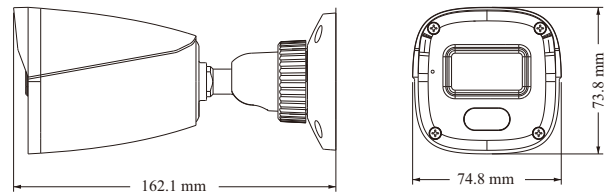

PoE	Yes, IEEE802.3af
Supplement Light Range	IR range: 10 ~ 20 m; white light range: 10 ~ 20 m
Ingress Protection	IP67
<b>Others</b>	
Power Supply	DC12V/PoE
Power Consumption	< 5W
Operating Environment	- 20 °C ~ 55 °C (-4°F~131°F); Humidity: less than 95 % (non-condensing)
Storage Environment	- 20 °C ~ 60°C (-4°F~140°F), Humidity: less than 95 % (non-condensing)
Dimensions ( mm )	162.1 × 74.8 × 73.8
Weight ( net )	Approx. 0.25KG
Installation	Ceiling mounting; Wall mounting
Certificate	CE, FCC
Environmental Protection	Complies with Directive EU RoHS, WEEE(2012/19/EU) , directive 94/62/EC and REACH(EC1907/2006)

### DIMENSIONS