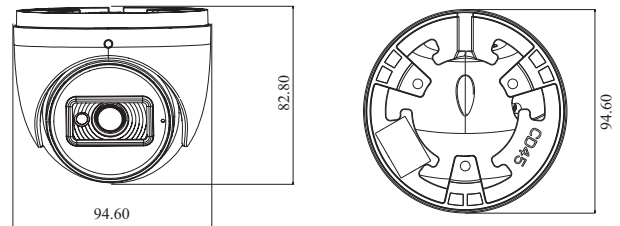

Others

Power Supply	DC12V(PoE power supply optional)
Power Consumption	< 4.5W
Operating Environment	- 30 °C ~ 60 °C (-22°F~140°F);Humidity: less than 95 % (non-condensing)
Storage Environment	- 30 °C ~ 65°C (-22°F~149°F), Humidity: less than 95 % (non-condensing)
Dimensions (mm)	Ø 94.6 × 82.8
Weight (net)	Approx. 0.46KG
Installation	Ceiling mounting (Wall mounting available with the junction box and bracket)
Certificate	CE, FCC
Environmental Protection	Complies with Directive EU RoHS, WEEE(2012/19/EU) , directive 94/62/EC and REACH(EC1907/2006)

DIMENSIONS