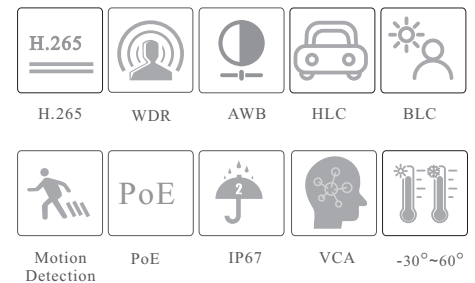

CAMERA

TD-9524S4

2MP IR Water-proof Turret Network Camera

- H.265+ /H.265 / H.264+ / H.264 / MJPEG coding
- Max.resolution: 2MP (1920 × 1080)
- ICR auto switch, true day / night vision
- 3D DNR, WDR, HLC, BLC, smart IR, etc.
- 20~30m IR night view distance
- Built-in micro SD card slot, up to 256GB
- 1CH built-in MIC; 1CH audio input
- PoE power supply (optional)
- IP 67 ingress protection
- Support dual streams
- Support remote monitoring by smart phones& tablet PCs with iOS and Android OS
- Intelligent analytics