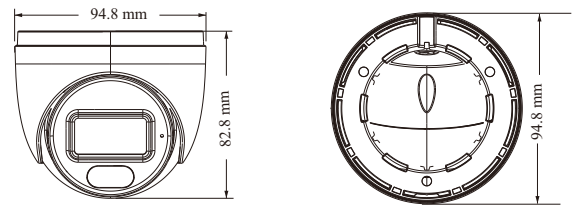

PoE	Yes, IEEE802.3af	No
Supplement Light Range	IR range: 10 ~ 20 m; white light range: 10 ~ 20 m	
Ingress Protection	IP67	
<b>Others</b>		
Power Supply	DC12V/PoE	DC12V
Power Consumption	< 5W	< 4W
Operating Environment	- 20 °C ~ 55 °C (-4°F~131°F); Humidity: less than 95 % (non-condensing)	
Storage Environment	- 20 °C ~ 60°C (-4°F~140°F), Humidity: less than 95 % (non-condensing)	
Dimensions ( mm )	Φ 94.8 × 82.8	
Weight ( net )	Approx. 0.28KG	
Installation	Ceiling mounting; Wall mounting	
Certificate	CE, FCC	
Environmental Protection	Complies with Directive EU RoHS, WEEE(2012/19/EU), directive 94/62/EC and REACH(EC1907/2006)	

### DIMENSIONS